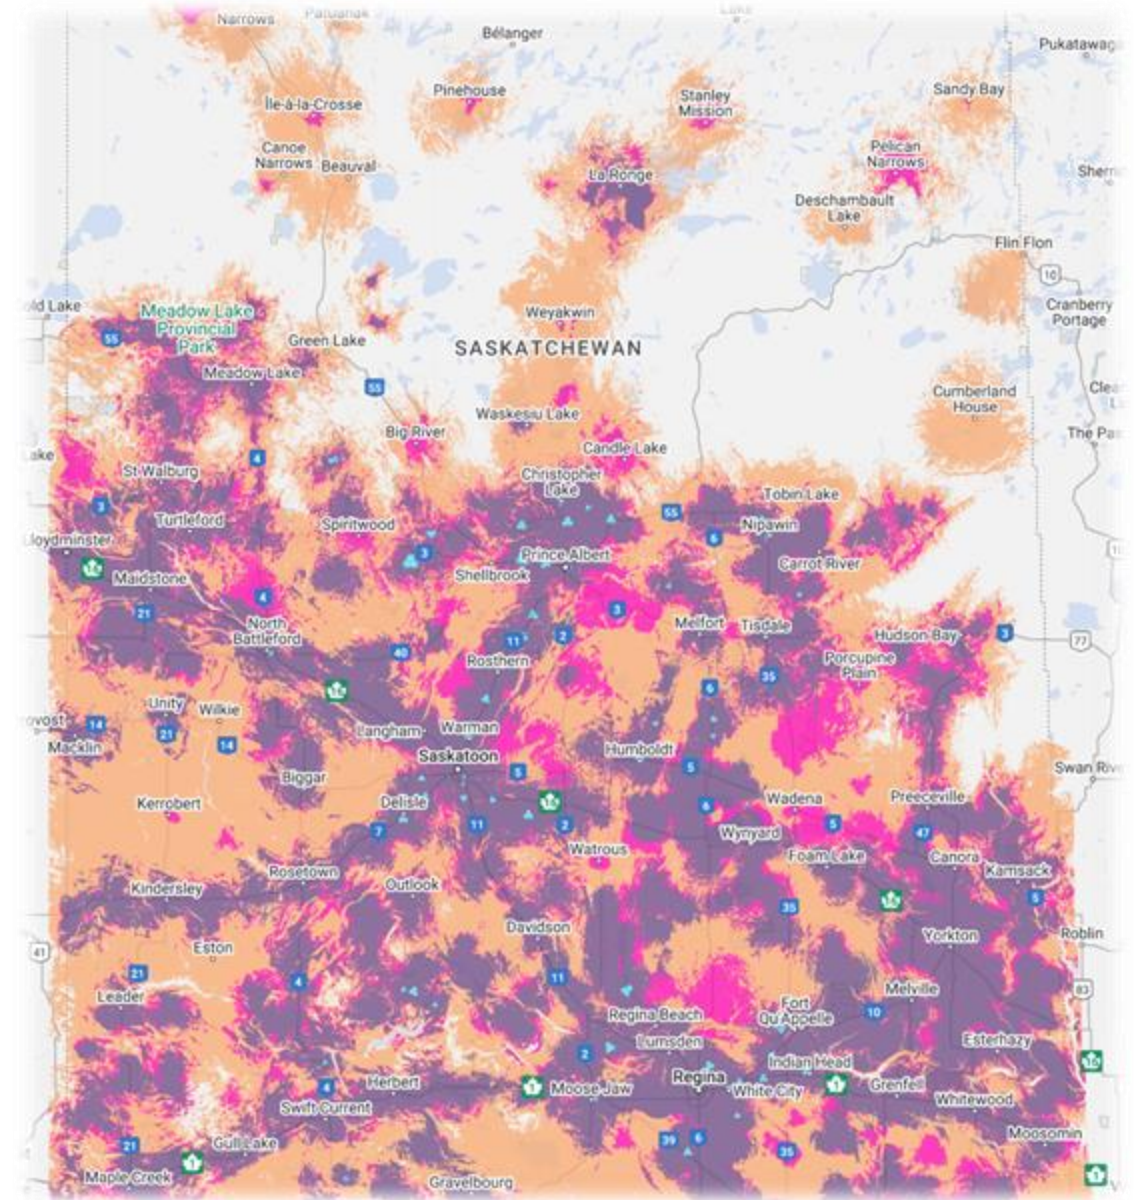

Wireless Network

1000 Cell Sites

Covering 99% of the population

5G build

70% complete covering ~90% of the population