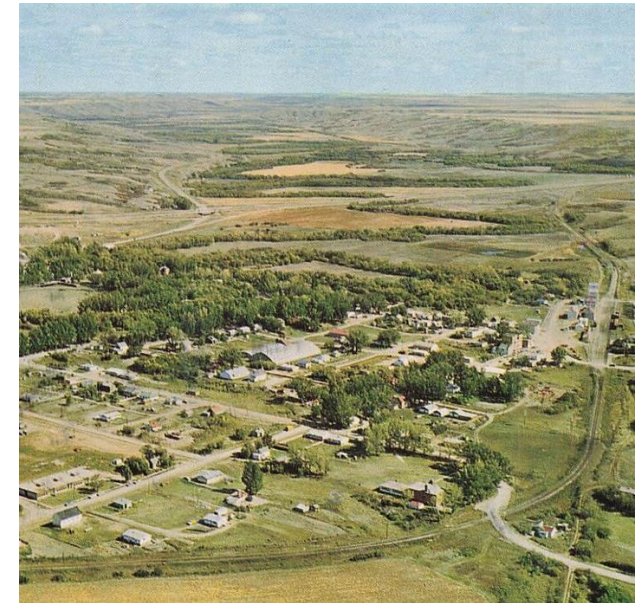

Saskatchewan

1.3 Million

Total Population

651,036 km²

Total Area

2 People per km²

Population Density